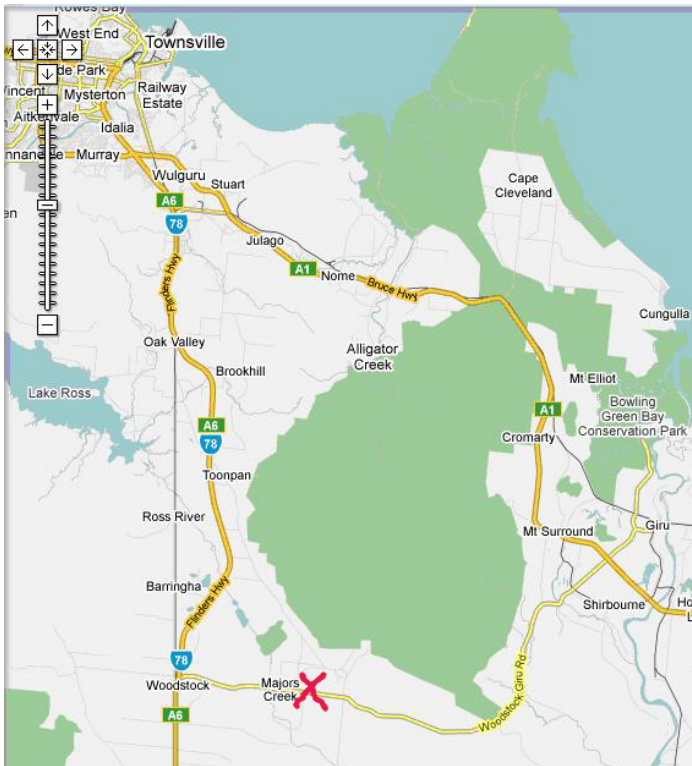

Map to get to Paramount Turf Shed: Phone 0409 060 918 (Rod) or 4795 5900 (shed phone) for further information.

The property address is 2646 Woodstock-Giru Road. You need to go along the western fence of the cattle paddock and through the silver double gates near the water tank. The path to follow is shown in white arrows below to the area where harvested turf is loaded.

Majors Creek - low level bridge

shed

Water tank

Number 2646 on yellow posts

<= Woodstock (West)

Woodstock-Giru Road

(East) Giru =>